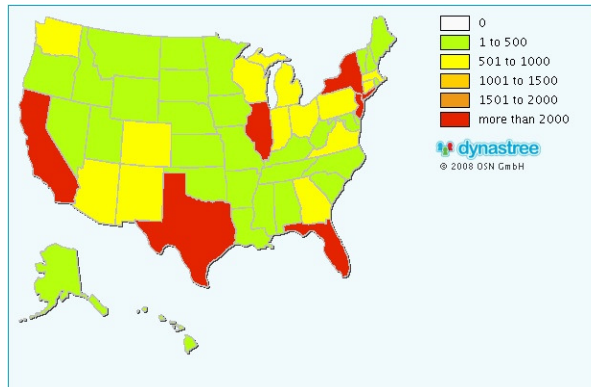

Where do Obama's relatives live? dynastree has the answer

New York, February 2, 2009 – To find out more about the new President of the United States just got easier: the new surname map feature on dynastree (www.dynastree.com) shows the distribution of surnames in the USA, including “Obama”, of course.

The new feature that shows the geographical distribution of more than 1.7 million surnames in the United States can be found under <http://www.dynastree.com/maps-usa>. Where does the president's name appear most frequently, is Bush really from Texas or where are the name Hanks' roots? The new dynastree Surname Map feature gives the answers.